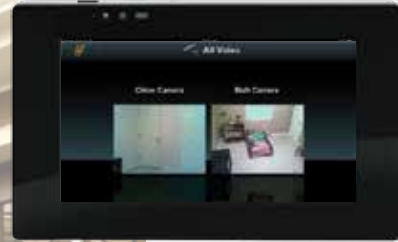

VIDEO

If a picture is worth a thousand words, then video must be priceless. Whether you're checking on a vacation home, checking on your family at home, or simply wondering who is at the front door – nothing gives you peace of mind like seeing them at your fingertips. Best of all, you can view the same live video from your home, office or anywhere in the world with your smart phone or any connected device.

...keep an eye on what's important to you.