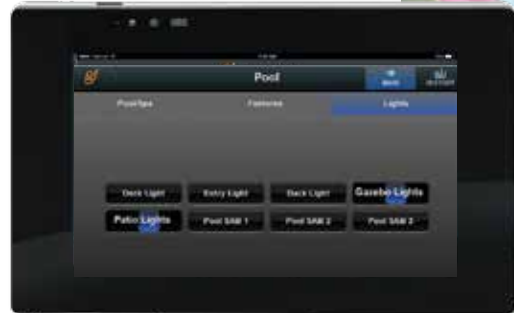

POOL / SPA

Wouldn't it be cool if you could turn on the spa from the bedroom as you don your swimsuit? ELAN also lets you conserve energy with scheduling of pumps, water features and lighting, even controlling automated covers. Monitor pool health, receive customized alerts and even control the system from your smart phone.

...take control of your backyard paradise.